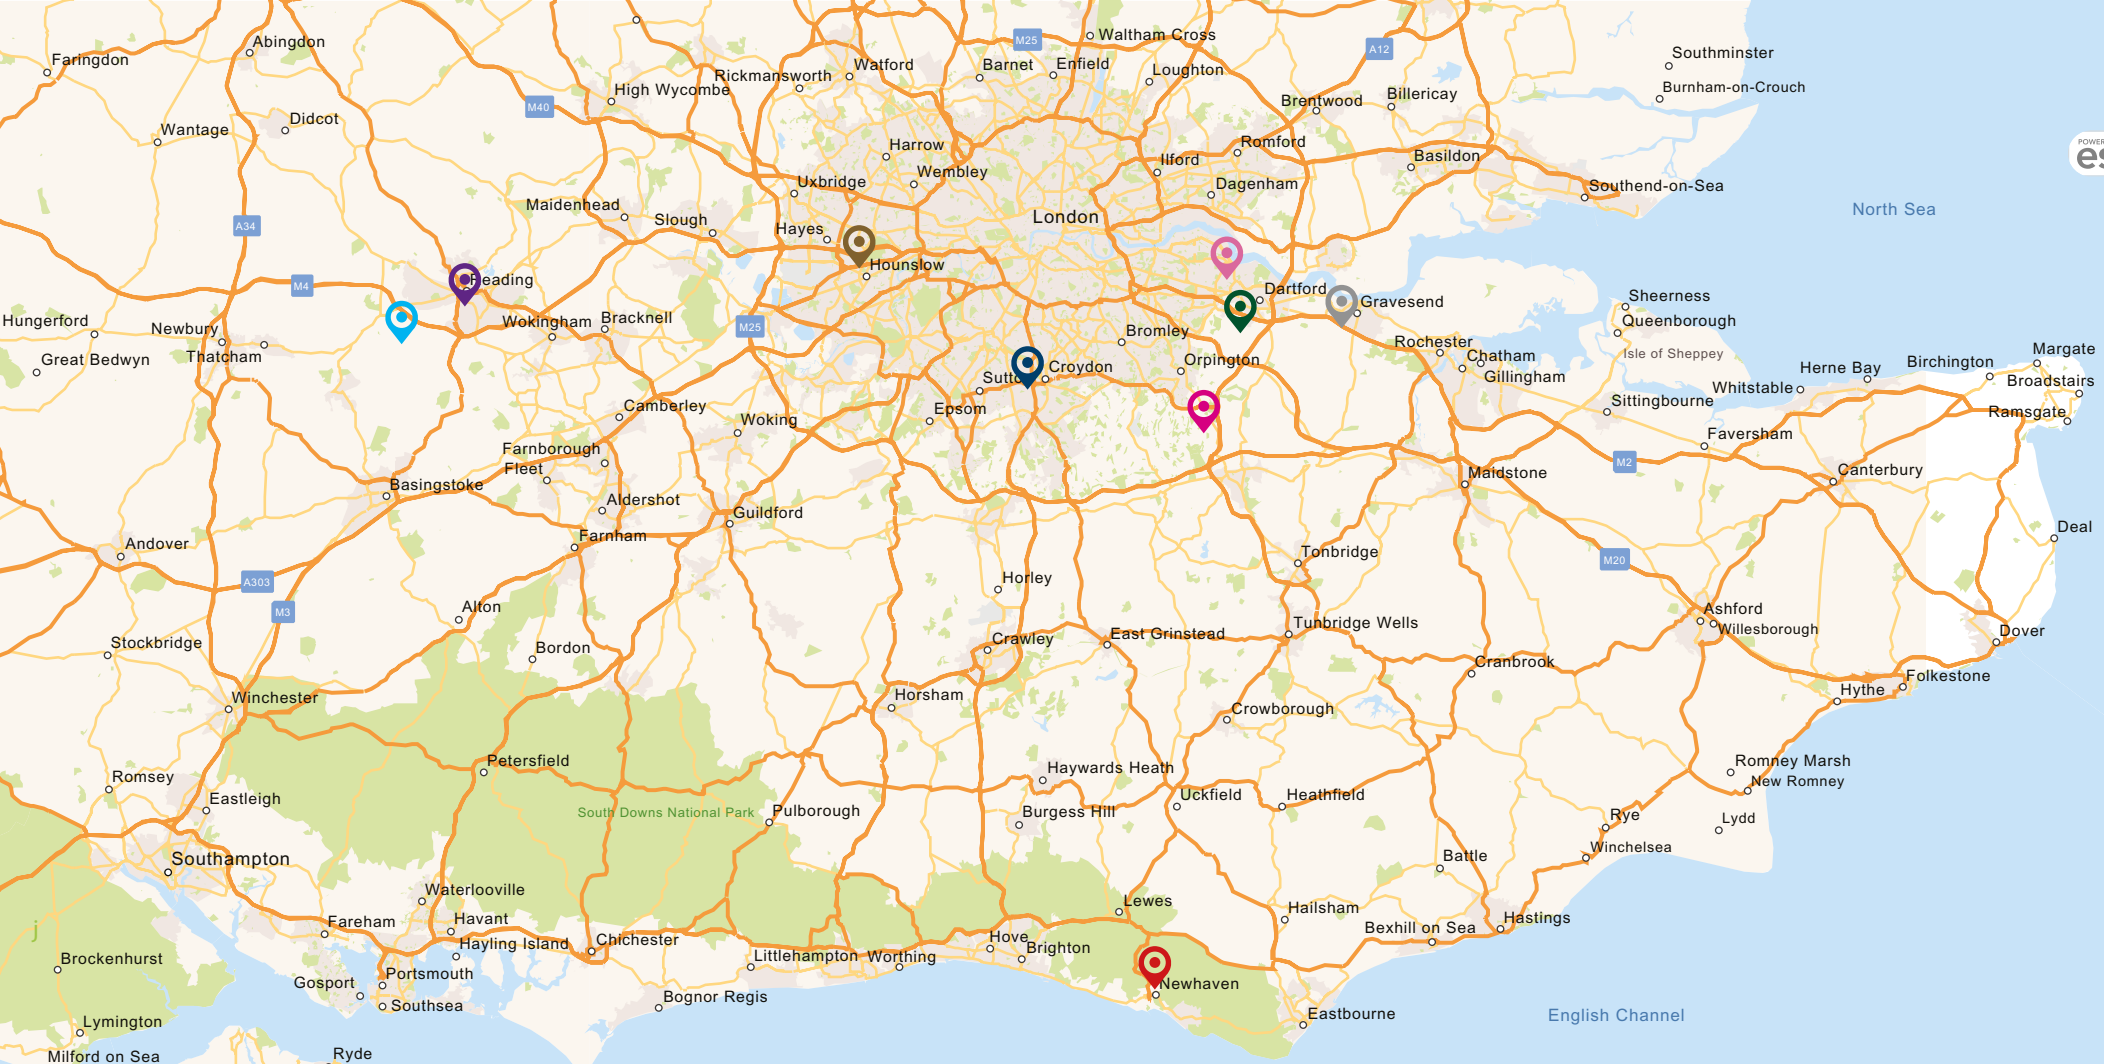

# PLANERS FOR HIRE

  
**ALDERSHOT ASPHALT**

- Aldershot  
Stubs Industrial Estate  
Hollybush Lane  
Hants GU11 2PX

  
**READING ASPHALT**

- Wigmore Lane  
(off Portman Road)  
Berkshire RG30 1NP

  
**HEATHROW ASPHALT & RECYCLING**

  
**NEWHAVEN ASPHALT**

- Plot 6&7  
North Quay Road  
Newhaven BN9 0AB

  
**CROYDON ASPHALT**

- Croydon  
Coomber Way  
Surrey CR0 4TQ

  
**ERITH ASPHALT & WHARF**

- Erith  
Erith Wharf  
Church Manorway  
Kent DA8 1DE

  
**IMPERIAL WHARF, BITUMEN TERMINAL & TECHNOLOGY CENTRE**

- Gravesend  
Clifton Marine Parade  
Imperial Business Park  
Kent DA11 0DY

  
**THEALE ASPHALT & RAILHEAD**

- Wigmore Lane  
Reading  
Berkshire RG7 5HH

We are a unique asphalt supplier as we also offer a milling service which firmly supports our circular economy delivery model.

**See our map for areas of coverage, asphalt plants and recycling depots.**